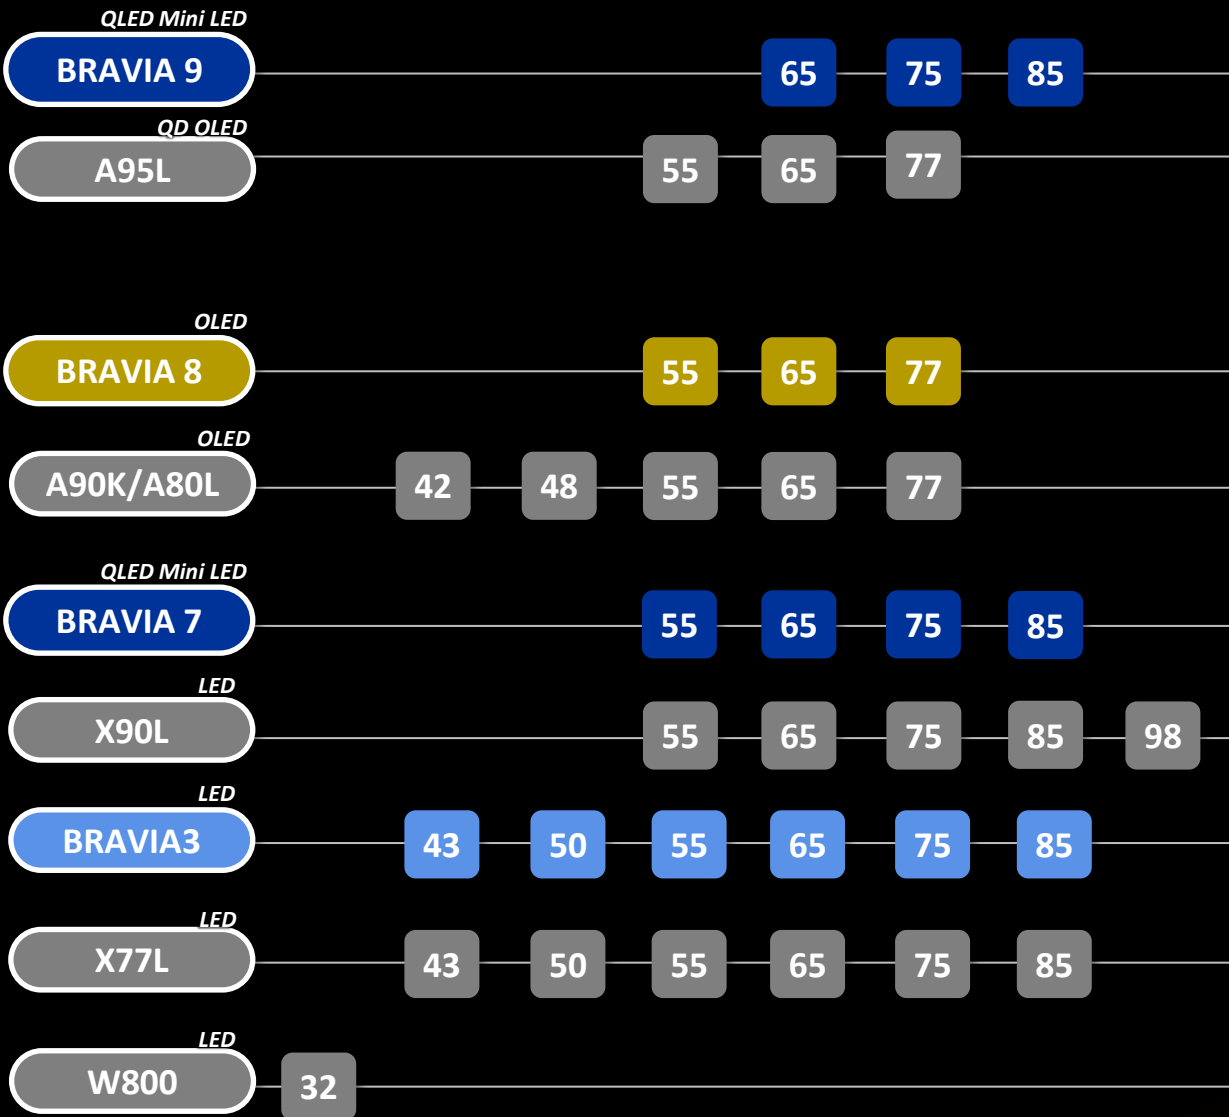

2025 BRAVIA TV

2024

2025

2025 Home Cinema Models

VPL-GTZ380

Native 4K | Laser Flagship | 10,000lm

Flagship Model

ARC-F Lens

BRAVIA Projector 9

VPL-XW8100ES

Native 4K | Laser | 3,400lm

Luxury Theater Room Model

ACF Lens

BRAVIA Projector 8

VPL-XW6100ES

Native 4K | Laser | 2,700lm

Custom Installation Model

ACF Lens

NEW

BRAVIA Projector 7

VPL-XW5100ES

Native 4K | Laser | 2,200lm

Sony's Step-Up Entry Model

Standard XW Lens

VPL-XW5000ES

Native 4K | Laser | 2,000lm

Sony's Best Seller Entry Laser Model

Standard XW Lens