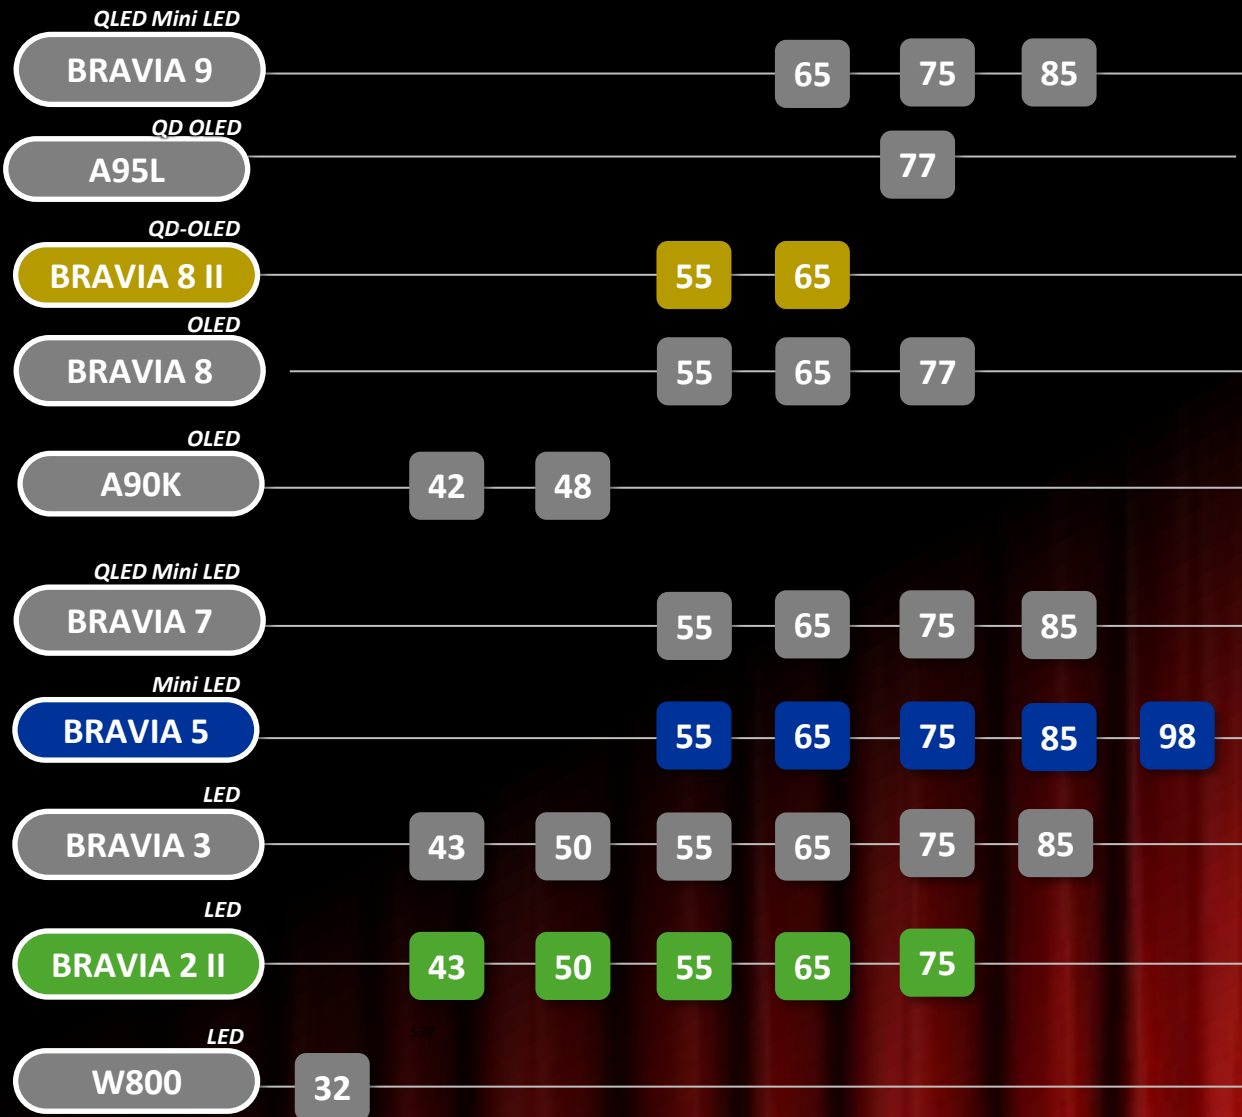

2025 BRAVIA TV

2024

2025

2025 Home Cinema Models

VPL-GTZ380

Native 4K | Laser Flagship | 10,000lm

Flagship Model

ARC-F Lens

BRAVIA Projector 9

VPL-XW8100ES

Native 4K | Laser | 3,400lm

Luxury Theater Room Model

ACF Lens

BRAVIA Projector 8

VPL-XW6100ES

Native 4K | Laser | 2,700lm

Custom Installation Model

ACF Lens

NEW

BRAVIA Projector 7

VPL-XW5100ES

Native 4K | Laser | 2,200lm

Sony's Step-Up Entry Model

Standard XW Lens

VPL-XW5000ES

Native 4K | Laser | 2,000lm

Sony's Best Seller Entry Laser Model

Standard XW Lens